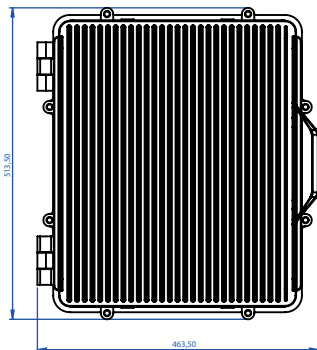

# VHF CHANNELIZED SIGNAL BOOSTER EXTERNAL BRANCHING - 2 CHANNELS

**MBC15-2-ACF25**

Specification	Value
Type	Front End Channelized Combining System
Band	150-174MHz
Downlink Channels	2 channels, factory preset
Uplink Channels, in MHz	2 channels, factory preset
Channel filters BW	12.5 or 25 KHz, factory preset
Gain to BDA in	5dB
Gain to BDA out	25dB
Composite Output power as DL out	+18dBm (13dBm per carrier)
Composite Output power as UL out	+18dBm (13dBm per carrier)
UL to DL isolation	>70dB
VSWR	<1.5:1 all ports
Connectors	N (f)
Environmental	NEMA4X
Dimensions	20 x 18 x 9 in • 508 x 457,2 x 228,6 mm
Weight	55lbs
Temp Range	-22 to 140°F • -30 to +60°C
Mounting	Pipe or wall as standard
Power	110-220VAC 50/60Hz