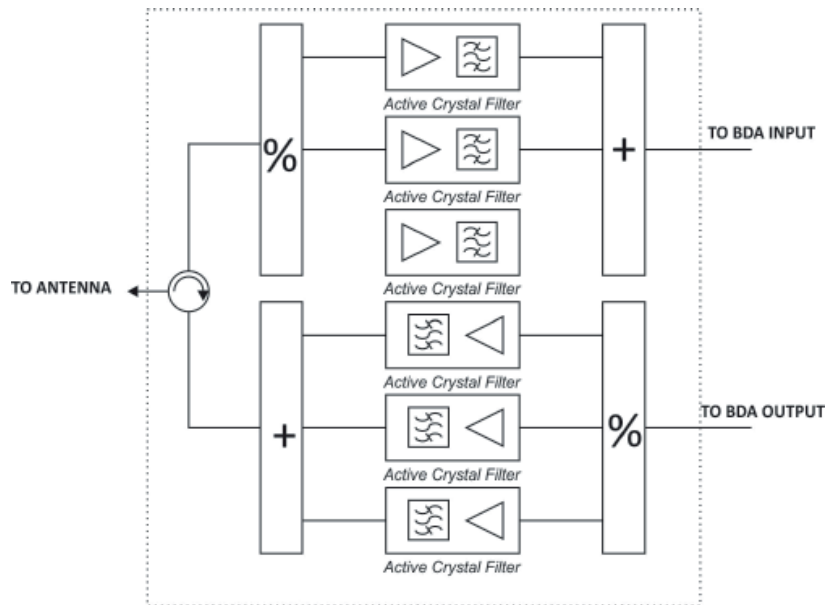

# VHF CHANNELIZED SIGNAL BOOSTER EXTERNAL BRANCHING - 2 CHANNELS

**MBC15-2-ACF25**

Specification	Value
Type	Front End Channelized Combining System
Band	150-174MHz
Downlink Channels	2 channels, factory preset
Uplink Channels, in MHz	2 channels, factory preset
Channel filters BW	12.5 or 25 KHz, factory preset
Gain to BDA in	5dB
Gain to BDA out	25dB
Composite Output power as DL out	+18dBm (13dBm per carrier)
Composite Output power as UL out	+18dBm (13dBm per carrier)
UL to DL isolation	>70dB
VSWR	<1.5:1 all ports
Connectors	N (f)
Environmental	NEMA4X
Dimensions	20 x 18 x 9 in • 508 x 457,2 x 228,6 mm
Weight	55lbs
Temp Range	-22 to 140°F • -30 to +60°C
Mounting	Pipe or wall as standard
Power	110-220VAC 50/60Hz